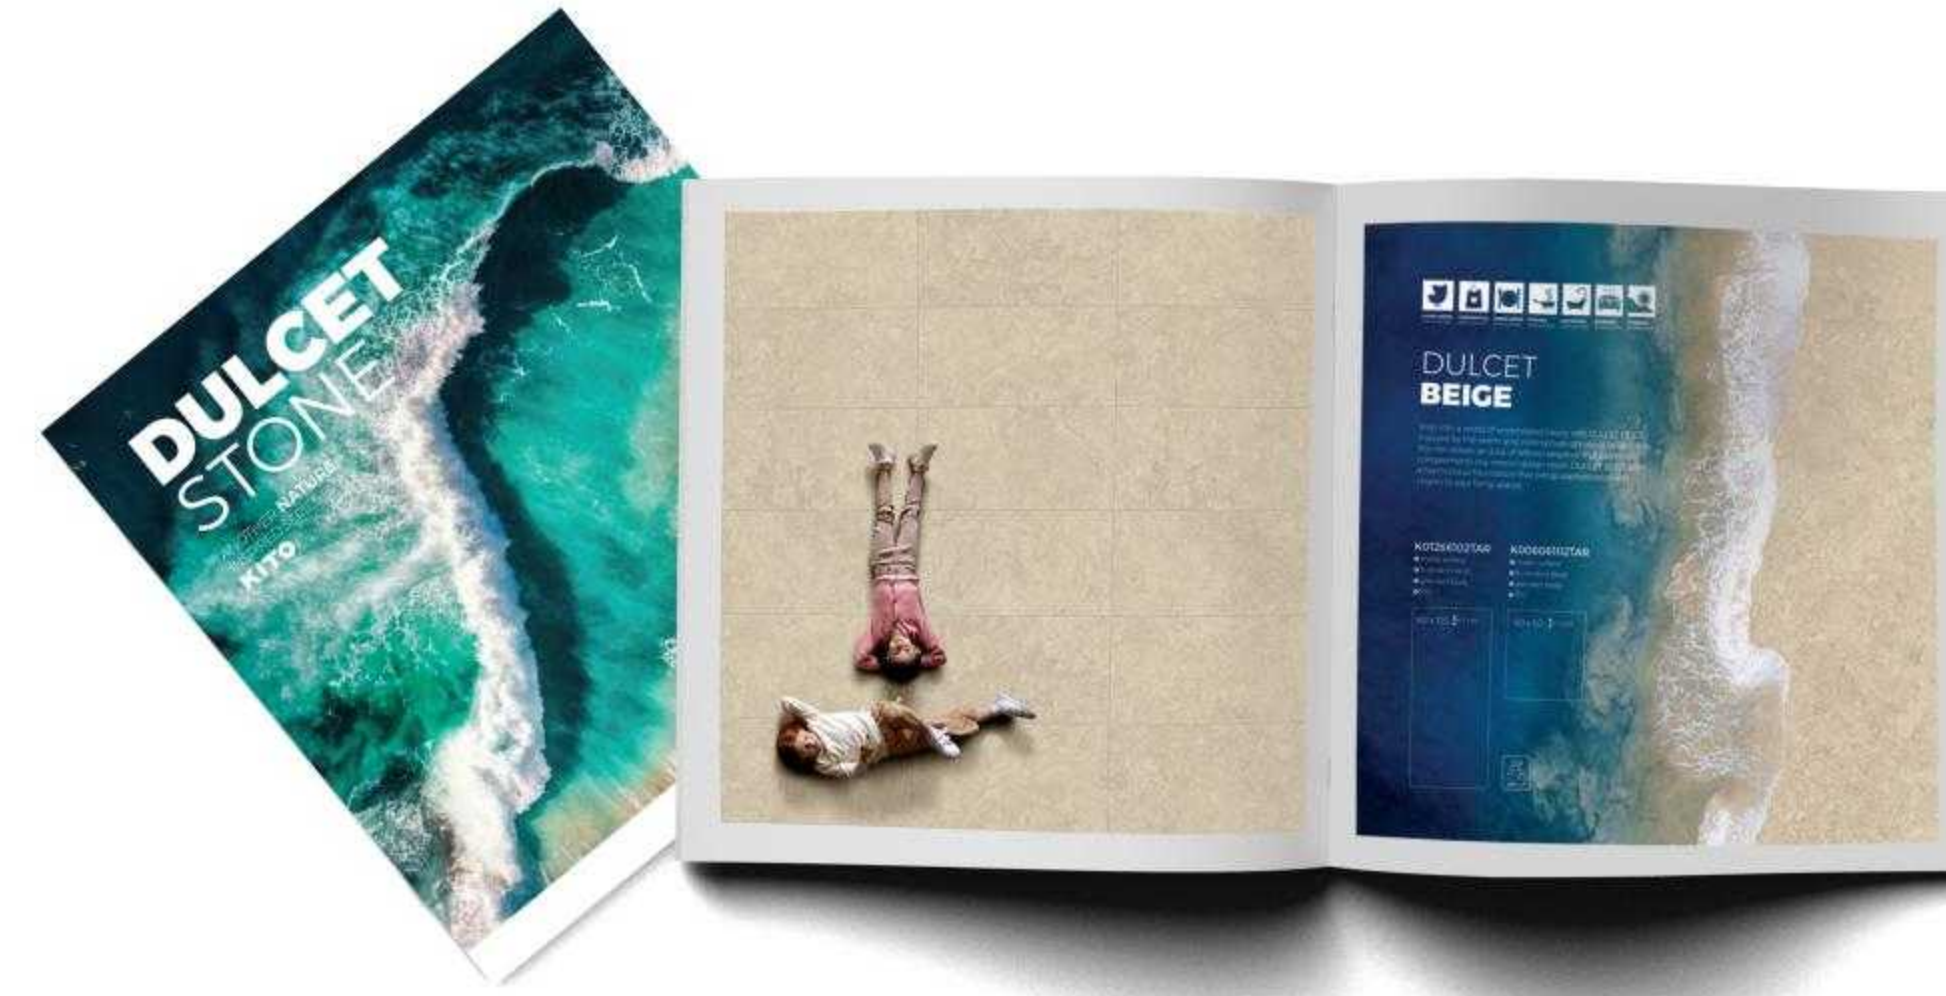

SUPPORTIVE MARKETING COLLATERAL MATERIALS