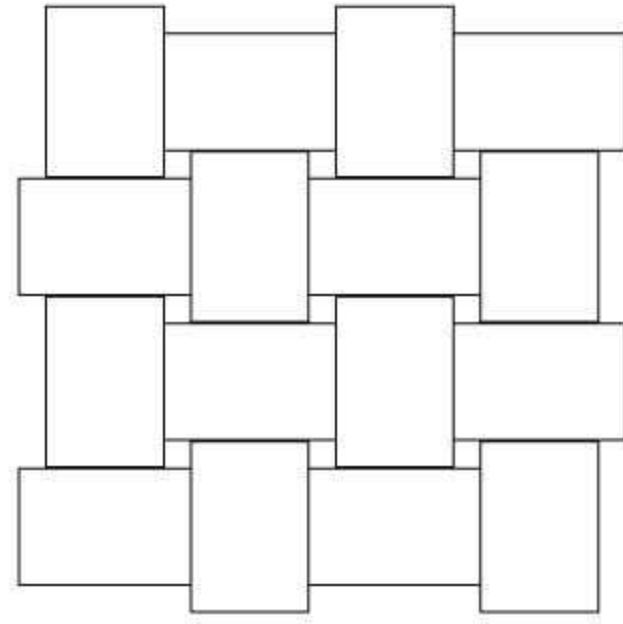

MOSAICO 07
● 300x300 mm
● matte surface