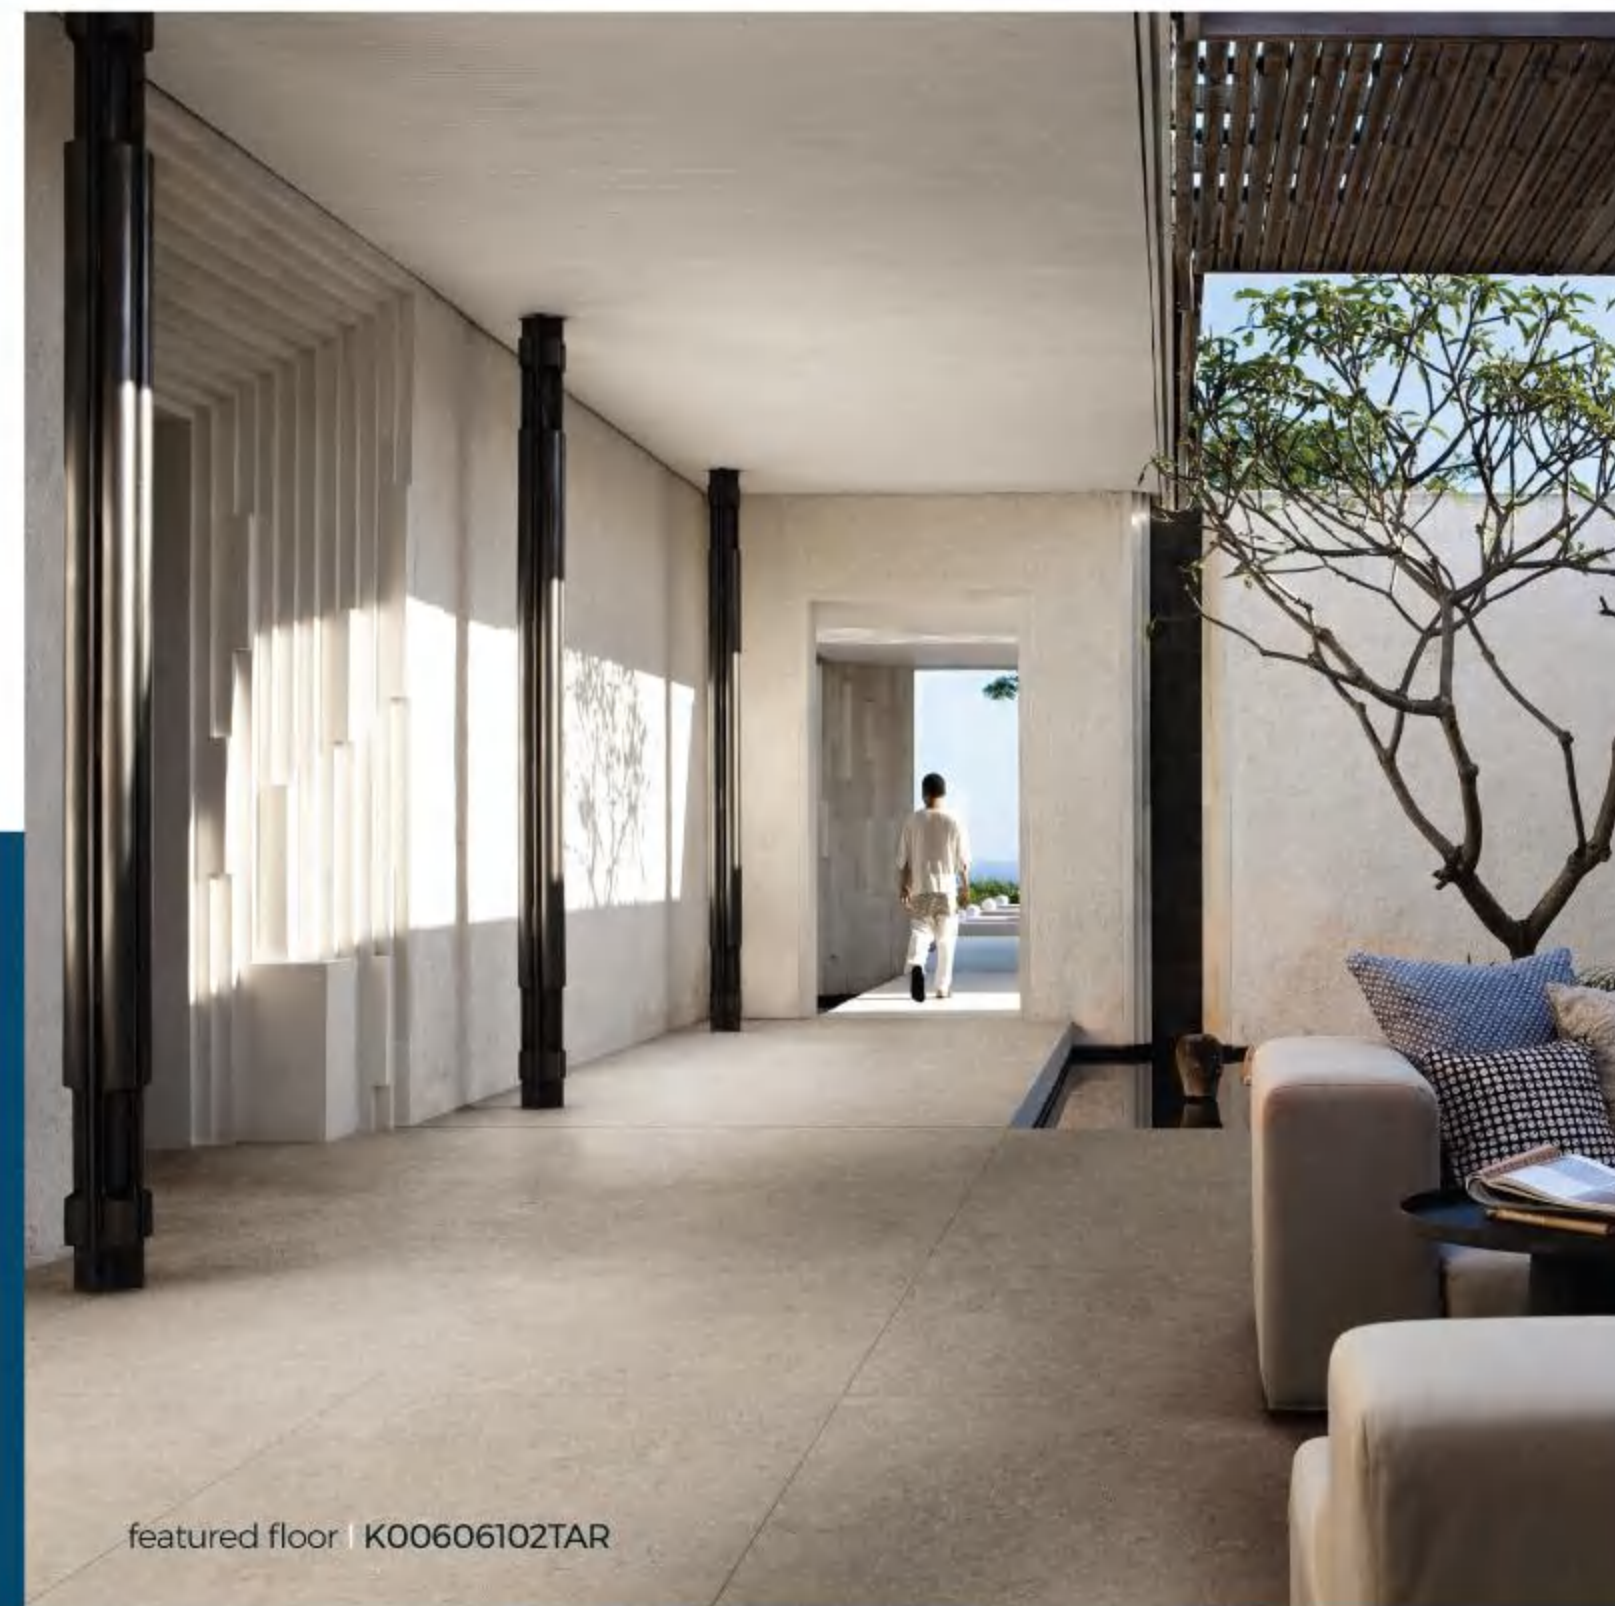

SPA WELLNESS

Rejuvenation with our luxurious DULCET series, thoughtfully designed for SPA WELLNESS CENTER application, drawing inspiration from the serene visuals of a sandy beach. Immerse yourself in a blissful oasis of coastal charm and elegance as each carefully crafted piece from this series embodies the soothing textures and earthy tones of the shoreline. Elevate your spa wellness center with the timeless allure of the beach, creating an ambiance of serenity and relaxation for your guests. Whether it's a serene massage room, a tranquil meditation area, or a rejuvenating steam bath, the DULCET series effortlessly blends contemporary aesthetics with coastal aesthetics, offering a sensory journey that nourishes the body and soul. Embrace the coastal grace and sophistication of our DULCET series, where the beauty of the beach meets the world of spa wellness, delivering an unforgettable experience of well-being and harmony for your guests.