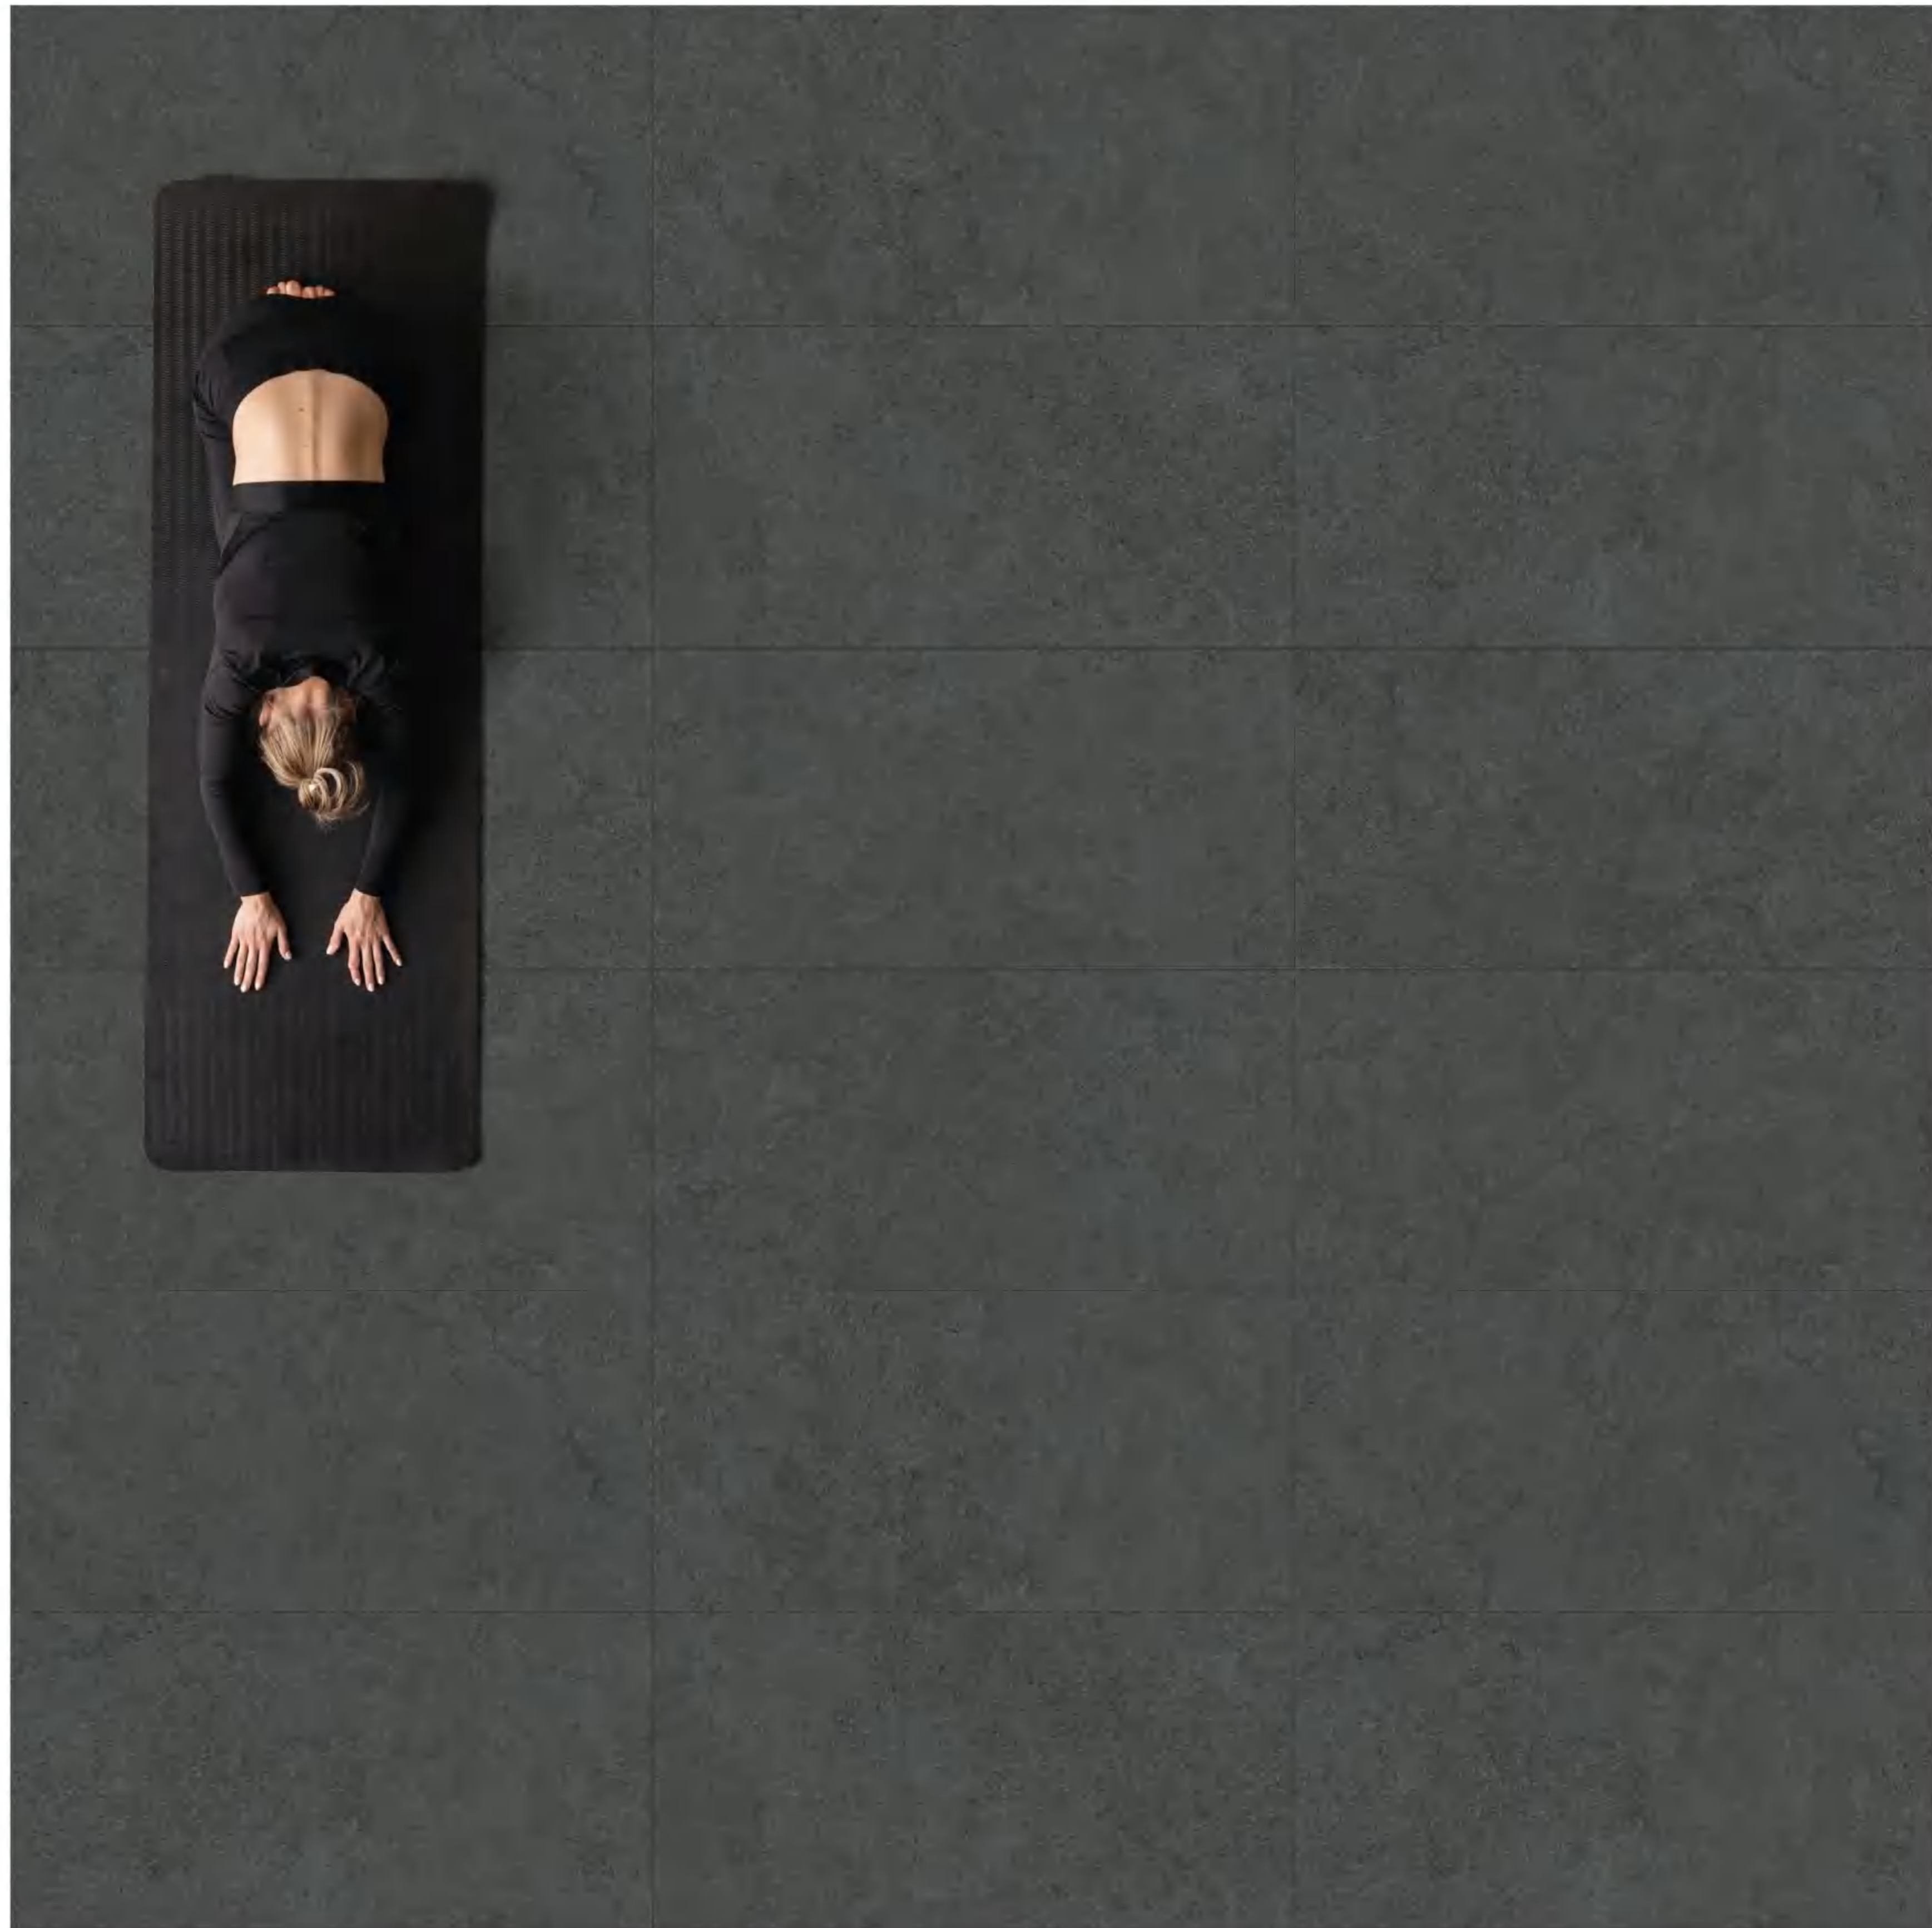

K01266104TAR

- matte surface
- 8 random faces
- speckled body
- R10

60 x 120 $\frac{1}{2}$ 1 cm

K00606104TAR

- matte surface
- 16 random faces
- speckled body
- R10

60 x 60 $\frac{1}{2}$ 1 cm

DULCET COAL

Indulge in the enchanting allure of DULCET COAL, dark grey tone porcelain tiles that redefine contemporary sophistication. Inspired by the deep, velvety shades of coal, these tiles evoke a sense of urban chic and modern elegance. With their alluring dark hues, DULCET COAL sets the stage for a captivating design canvas, inviting you to create stunning interiors that leave a lasting impression.